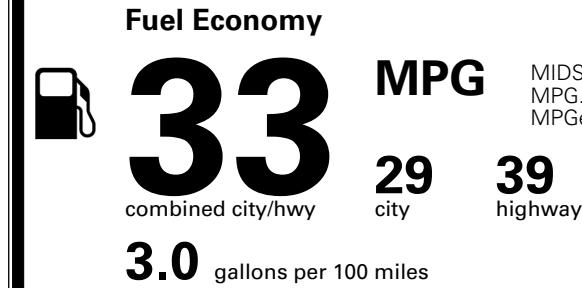

\$ 24,885.00

INLAND FREIGHT AND HANDLING

\$ 1,245.00

TOTAL MANUFACTURER'S SUGGESTED RETAIL PRICE ▶

\$ 26,130.00

TOTAL ADDITIONAL WEIGHT:

*Additional terms and conditions apply.
 **Kia Connect may be currently unavailable for some Model Year 2022 and newer vehicles sold or purchased in Massachusetts; please see owners.kia.com for more information.
 NOTE: When you purchase this vehicle, Kia America, Inc. collects personal information you provide to the dealership. For information on our collection and use of personal information and your rights, please see our Privacy Policy on www.kia.com.

EPA DOT Fuel Economy and Environment

Gasoline Vehicle

MIDSIZE CARS range from 15 to 137 MPG. The best vehicle rates 146 MPGe.

You save \$1,000
 in fuel costs over 5 years compared to the average new vehicle.