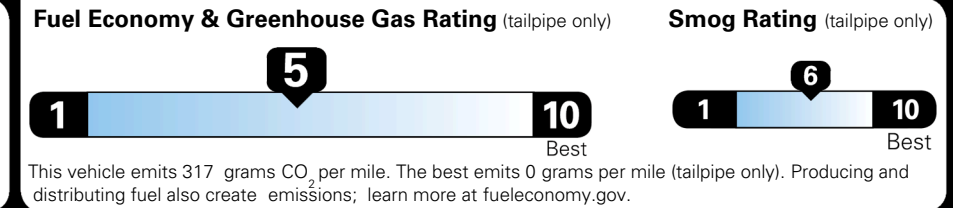

Actual results will vary for many reasons, including driving conditions and how you drive and maintain your vehicle. The average new vehicle gets 29 MPG and costs $8,500 to fuel over 5 years. Cost estimates are based on 15,000 miles per year at $ 3.30 per gallon. MPGe is miles per gasoline gallon equivalent. Vehicle emissions are a significant cause of climate change and smog.

fueleconomy.gov

Calculate personalized estimates and compare vehicles

GOVERNMENT 5-STAR SAFETY RATINGS

Overall Vehicle Score ★★★★★

Based on the combined rating of frontal, side and rollover. Should ONLY be compared to other vehicles of similar size and weight.

Frontal Driver ★★★★★
Crash Passenger ★★★★★

Based on the risk of injury in a frontal impact. Should ONLY be compared to other vehicles of similar size and weight.

Side Front seat ★★★★★
Crash Rear seat ★★★★★

Star ratings based on the risk of injury in a side impact.

Rollover ★★★★★

Star ratings based on the risk of rollover in a single-vehicle crash.

Star ratings range from 1 to 5 stars (★★★★★) with 5 being the highest.

Source: National Highway Traffic Safety Administration (NHTSA).

www.safercar.gov or 1-888-327-4236

Manufacturer's suggested retail price includes Manufacturer's recommended pre-delivery service. License and title fees, state and local taxes and other dealer installed options and accessories are not included in the manufacturer's suggested retail price.

PARTS CONTENT INFORMATION

FOR VEHICLES IN THIS CAR LINE U.S./CANADIAN PARTS CONTENT: 55 %

MAJOR SOURCES OF FOREIGN PARTS: KOREA: 30%

NOTE: PARTS CONTENT DOES NOT INCLUDE FINAL ASSEMBLY, DISTRIBUTION, OR OTHER NON-PARTS COSTS.

FOR THIS VEHICLE FINAL ASSEMBLY POINT: WEST POINT, GA, USA

COUNTRY OF ORIGIN ENGINE (MOTOR): USA
TRANSMISSION: USA

*Additional terms and conditions apply.

**Kia Connect may be currently unavailable for some Model Year 2022 and newer vehicles sold or purchased in Massachusetts; please see owners.kia.com for more information.

NOTE: When you purchase this vehicle, Kia America, Inc. collects personal information you provide to the dealership. For information on our collection and use of personal information and your rights, please see our Privacy Policy on www.kia.com.