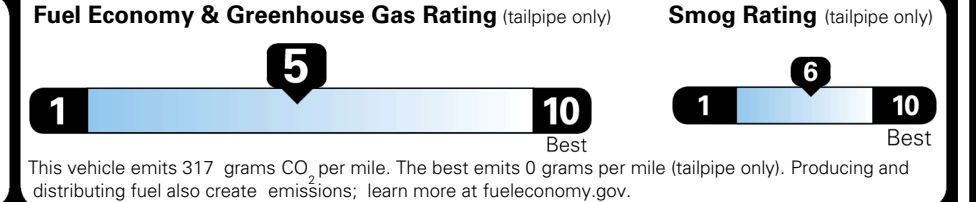

TOTAL ADDITIONAL WEIGHT: 5.6

EPA DOT Fuel Economy and Environment

Gasoline Vehicle

You spend \$250 more in fuel costs over 5 years compared to the average new vehicle.

Annual fuel cost \$1,750

Actual results will vary for many reasons, including driving conditions and how you drive and maintain your vehicle. The average new vehicle gets 29 MPG and costs \$8,500 to fuel over 5 years. Cost estimates are based on 15,000 miles per year at \$ 3.30 per gallon. MPGe is miles per gasoline gallon equivalent. Vehicle emissions are a significant cause of climate change and smog.