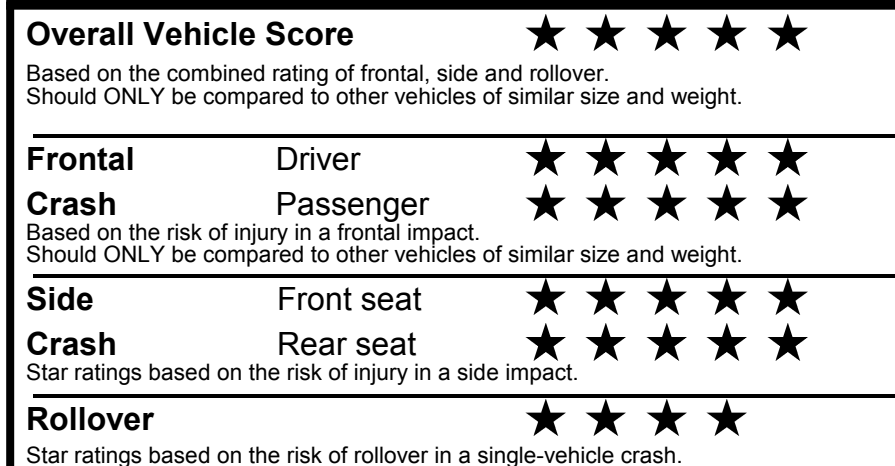

### GOVERNMENT 5-STAR SAFETY RATINGS

Star ratings range from 1 to 5 stars (★★★★★) with 5 being the highest. Source: National Highway Traffic Safety Administration (NHTSA). www.safercar.gov or 1-888-327-4236