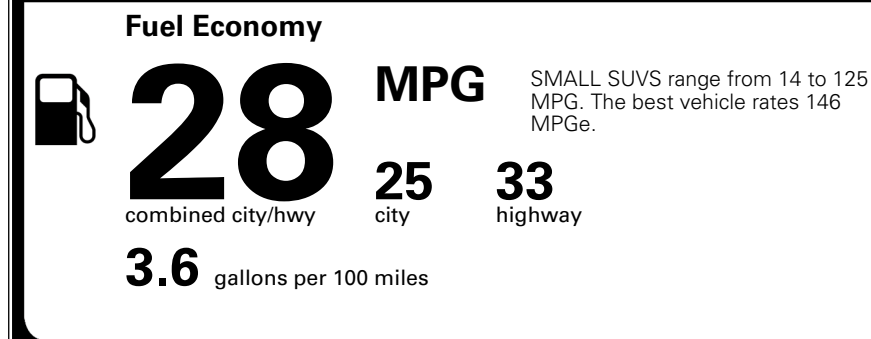

EPA DOT Fuel Economy and Environment

Gasoline Vehicle

You spend $250 more in fuel costs over 5 years compared to the average new vehicle.

Annual fuel cost $1,750