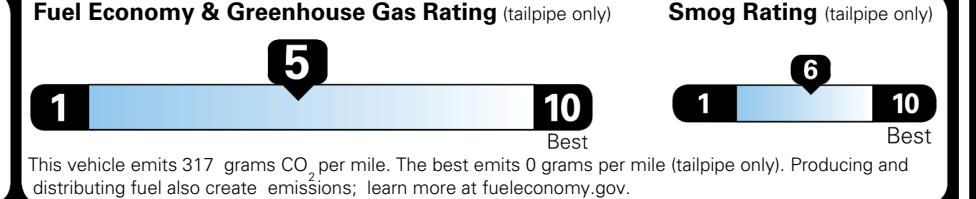

### EPA DOT Fuel Economy and Environment

Gasoline Vehicle

**You spend \$250 more in fuel costs over 5 years** compared to the average new vehicle.

**Annual fuel cost \$1,750**

Actual results will vary for many reasons, including driving conditions and how you drive and maintain your vehicle. The average new vehicle gets 29 MPG and costs \$8,500 to fuel over 5 years. Cost estimates are based on 15,000 miles per year at \$ 3.30 per gallon. MPGe is miles per gasoline gallon equivalent. Vehicle emissions are a significant cause of climate change and smog.