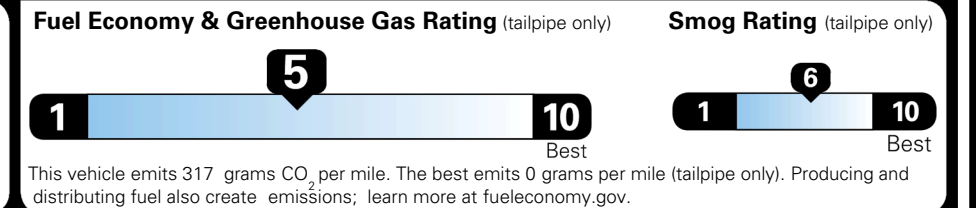

TOTAL ADDITIONAL WEIGHT: 7.8

EPA DOT Fuel Economy and Environment

Gasoline Vehicle

You spend \$250 more in fuel costs over 5 years compared to the average new vehicle.

Annual fuel cost \$1,750

Actual results will vary for many reasons, including driving conditions and how you drive and maintain your vehicle. The average new vehicle gets 29 MPG and costs \$8,500 to fuel over 5 years. Cost estimates are based on 15,000 miles per year at \$ 3.30 per gallon. MPGe is miles per gasoline gallon equivalent. Vehicle emissions are a significant cause of climate change and smog.