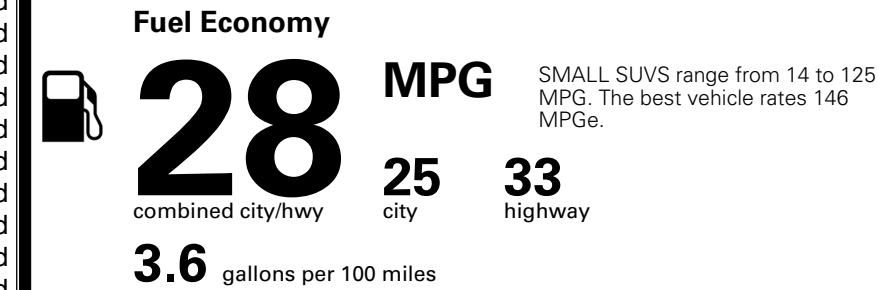

TOTAL ADDITIONAL WEIGHT: 7.8

EPA DOT Fuel Economy and Environment

Gasoline Vehicle

You spend \$250 more in fuel costs over 5 years compared to the average new vehicle.

Annual fuel cost \$1,750

Actual results will vary for many reasons, including driving conditions and how you drive and maintain your vehicle. The average new vehicle gets 29 MPG and costs \$8,500 to fuel over 5 years. Cost estimates are based on 15,000 miles per year at \$ 3.30 per gallon. MPGe is miles per gasoline gallon equivalent. Vehicle emissions are a significant cause of climate change and smog.