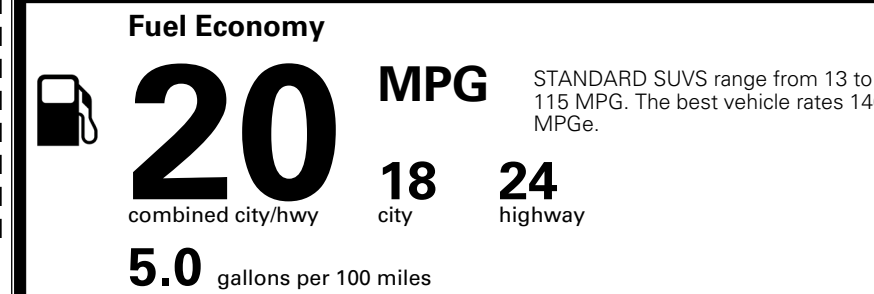

## EPA DOT Fuel Economy and Environment

Gasoline Vehicle

You spend  
**\$3,500**  
 more in fuel costs  
 over 5 years  
 compared to the  
 average new vehicle.

Annual fuel cost  
**\$2,300**

Actual results will vary for many reasons, including driving conditions and how you drive and maintain your vehicle. The average new vehicle gets 29 MPG and costs \$8,000 to fuel over 5 years. Cost estimates are based on 15,000 miles per year at \$ 3.10 per gallon. MPGe is miles per gasoline gallon equivalent. Vehicle emissions are a significant cause of climate change and smog.