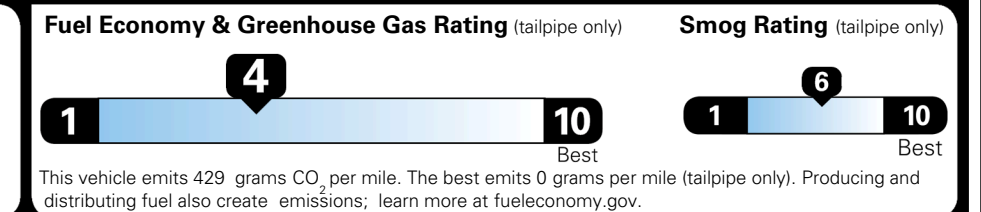

Actual results will vary for many reasons, including driving conditions and how you drive and maintain your vehicle. The average new vehicle gets 29 MPG and costs $8,000 to fuel over 5 years. Cost estimates are based on 15,000 miles per year at $ 3.10 per gallon. MPGe is miles per gasoline gallon equivalent. Vehicle emissions are a significant cause of climate change and smog.

fueleconomy.gov

Calculate personalized estimates and compare vehicles

GOVERNMENT 5-STAR SAFETY RATINGS

Overall Vehicle Score	Not Rated	
Based on the combined rating of frontal, side and rollover. Should ONLY be compared to other vehicles of similar size and weight.		
Frontal	Driver	Not Rated
Crash	Passenger	Not Rated
Based on the risk of injury in a frontal impact. Should ONLY be compared to other vehicles of similar size and weight.		
Side	Front seat	Not Rated
Crash	Rear seat	Not Rated
Star ratings based on the risk of injury in a side impact.		
Rollover	Not Rated	
Star ratings based on the risk of rollover in a single-vehicle crash.		

Star ratings range from 1 to 5 stars (★★★★★) with 5 being the highest.
Source: National Highway Traffic Safety Administration (NHTSA).
www.safercar.gov or 1-888-327-4236

Manufacturer's suggested retail price includes Manufacturer's recommended pre-delivery service. License and title fees, state and local taxes and other dealer installed options and accessories are not included in the manufacturer's suggested retail price.

PARTS CONTENT INFORMATION

FOR VEHICLES IN THIS CAR LINE U.S./CANADIAN PARTS CONTENT: 50 %

MAJOR SOURCES OF FOREIGN PARTS: KOREA: 35%

NOTE: PARTS CONTENT DOES NOT INCLUDE FINAL ASSEMBLY, DISTRIBUTION, OR OTHER NON-PARTS COSTS.

FOR THIS VEHICLE FINAL ASSEMBLY POINT: WEST POINT, GA, USA

COUNTRY OF ORIGIN ENGINE (MOTOR): KOREA
TRANSMISSION: USA