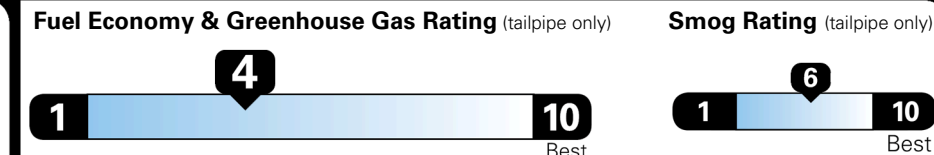

This vehicle emits 395 grams CO₂ per mile. The best emits 0 grams per mile (tailpipe only). Producing and distributing fuel also create emissions; learn more at fueleconomy.gov.

Actual results will vary for many reasons, including driving conditions and how you drive and maintain your vehicle. The average new vehicle gets 29 MPG and costs $8,000 to fuel over 5 years. Cost estimates are based on 15,000 miles per year at $ 3.10 per gallon. MPGe is miles per gasoline gallon equivalent. Vehicle emissions are a significant cause of climate change and smog.

fueleconomy.gov

Calculate personalized estimates and compare vehicles

GOVERNMENT 5-STAR SAFETY RATINGS

Overall Vehicle Score Not Rated

Based on the combined rating of frontal, side and rollover. Should ONLY be compared to other vehicles of similar size and weight.

Frontal Driver Not Rated

Crash Passenger Not Rated

Based on the risk of injury in a frontal impact. Should ONLY be compared to other vehicles of similar size and weight.

Side Front seat Not Rated

Crash Rear seat Not Rated

Star ratings based on the risk of injury in a side impact.

Rollover Not Rated

Star ratings based on the risk of rollover in a single-vehicle crash.

Star ratings range from 1 to 5 stars (★★★★★) with 5 being the highest.

Source: National Highway Traffic Safety Administration (NHTSA).

www.safercar.gov or 1-888-327-4236

Manufacturer's suggested retail price includes Manufacturer's recommended pre-delivery service. License and title fees, state and local taxes and other dealer installed options and accessories are not included in the manufacturer's suggested retail price.

PARTS CONTENT INFORMATION

FOR VEHICLES IN THIS CAR LINE U.S./CANADIAN PARTS CONTENT: 50 %

MAJOR SOURCES OF FOREIGN PARTS: KOREA: 35%

NOTE: PARTS CONTENT DOES NOT INCLUDE FINAL ASSEMBLY, DISTRIBUTION, OR OTHER NON-PARTS COSTS.

FOR THIS VEHICLE FINAL ASSEMBLY POINT: WEST POINT, GA, USA

COUNTRY OF ORIGIN

ENGINE (MOTOR): KOREA

TRANSMISSION: USA