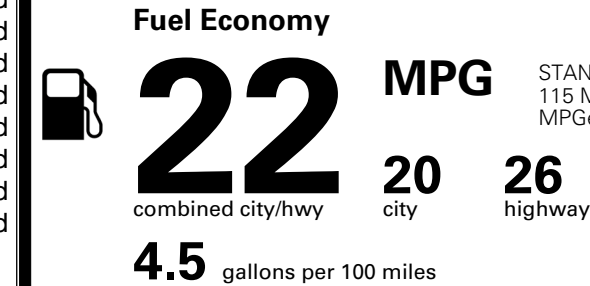

\$ 42,340.00

INLAND FREIGHT AND HANDLING

\$ 1,545.00

TOTAL MANUFACTURER'S SUGGESTED RETAIL PRICE ▶

\$ 43,885.00

TOTAL ADDITIONAL WEIGHT: 7.2

EPA DOT Fuel Economy and Environment

Gasoline Vehicle

You spend
\$2,500
 more in fuel costs
 over 5 years
 compared to the
 average new vehicle.

Annual fuel cost
\$2,100

Actual results will vary for many reasons, including driving conditions and how you drive and maintain your vehicle. The average new vehicle gets 29 MPG and costs \$8,000 to fuel over 5 years. Cost estimates are based on 15,000 miles per year at \$ 3.10 per gallon. MPGe is miles per gasoline gallon equivalent. Vehicle emissions are a significant cause of climate change and smog.