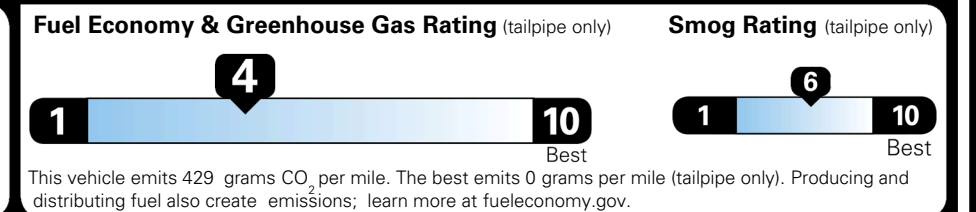

EPA DOT Fuel Economy and Environment

Gasoline Vehicle

You spend
\$3,500
 more in fuel costs
 over 5 years
 compared to the
 average new vehicle.

Annual fuel cost
\$2,300

Actual results will vary for many reasons, including driving conditions and how you drive and maintain your vehicle. The average new vehicle gets 29 MPG and costs \$8,000 to fuel over 5 years. Cost estimates are based on 15,000 miles per year at \$ 3.10 per gallon. MPGe is miles per gasoline gallon equivalent. Vehicle emissions are a significant cause of climate change and smog.