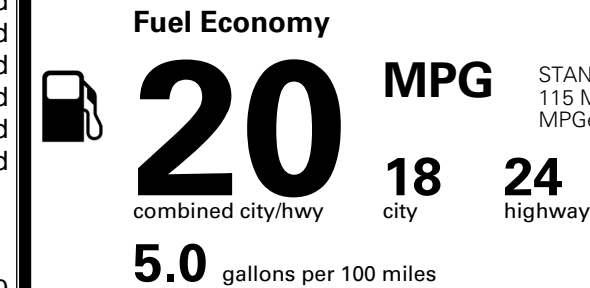

MSRP INCLUDING OPTIONS

\$ 56,510.00

INLAND FREIGHT AND HANDLING

\$ 1,545.00

TOTAL MANUFACTURER'S SUGGESTED RETAIL PRICE ▶

\$ 58,055.00

TOTAL ADDITIONAL WEIGHT:

*Additional terms and conditions apply.

EPA DOT Fuel Economy and Environment

Gasoline Vehicle

You spend
\$3,500
 more in fuel costs
 over 5 years
 compared to the
 average new vehicle.

Annual fuel cost
\$2,300

Actual results will vary for many reasons, including driving conditions and how you drive and maintain your vehicle. The average new vehicle gets 29 MPG and costs \$8,000 to fuel over 5 years. Cost estimates are based on 15,000 miles per year at \$ 3.10 per gallon. MPGe is miles per gasoline gallon equivalent. Vehicle emissions are a significant cause of climate change and smog.