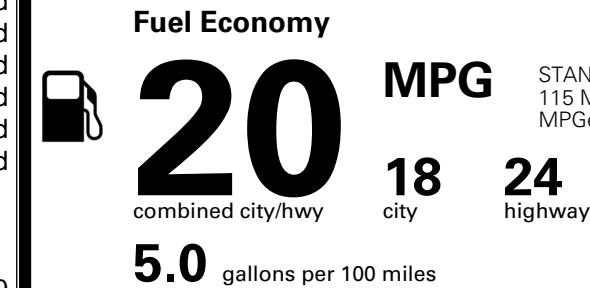

INLAND FREIGHT AND HANDLING

\$ 1,545.00

TOTAL MANUFACTURER'S SUGGESTED RETAIL PRICE ▶

\$ 57,430.00

TOTAL ADDITIONAL WEIGHT:

EPA DOT Fuel Economy and Environment

Gasoline Vehicle

You spend
\$3,500
 more in fuel costs
 over 5 years
 compared to the
 average new vehicle.

Annual fuel cost
\$2,300

This vehicle emits 429 grams CO₂ per mile. The best emits 0 grams per mile (tailpipe only). Producing and distributing fuel also create emissions; learn more at fueleconomy.gov.