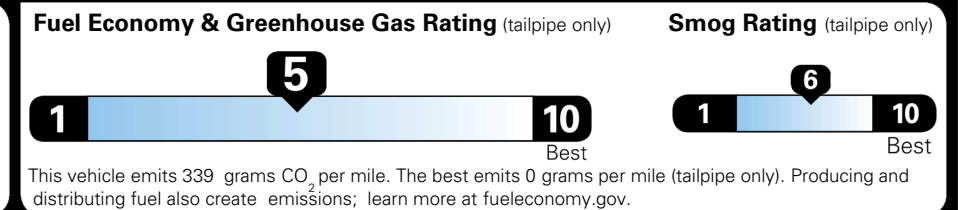

TOTAL ADDITIONAL WEIGHT: 11.5

EPA DOT Fuel Economy and Environment

Gasoline Vehicle

You spend \$1,000 more in fuel costs over 5 years compared to the average new vehicle.

Annual fuel cost \$1,900

Actual results will vary for many reasons, including driving conditions and how you drive and maintain your vehicle. The average new vehicle gets 29 MPG and costs \$8,500 to fuel over 5 years. Cost estimates are based on 15,000 miles per year at \$ 3.30 per gallon. MPGe is miles per gasoline gallon equivalent. Vehicle emissions are a significant cause of climate change and smog.