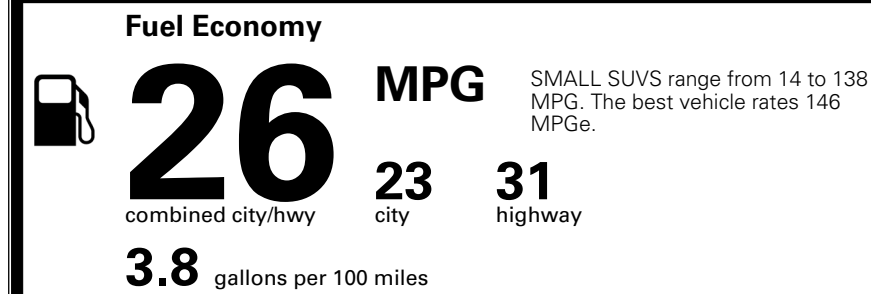

EPA DOT Fuel Economy and Environment

Gasoline Vehicle

You spend **$1,000** more in fuel costs over 5 years compared to the average new vehicle.

Annual fuel cost **$1,900**