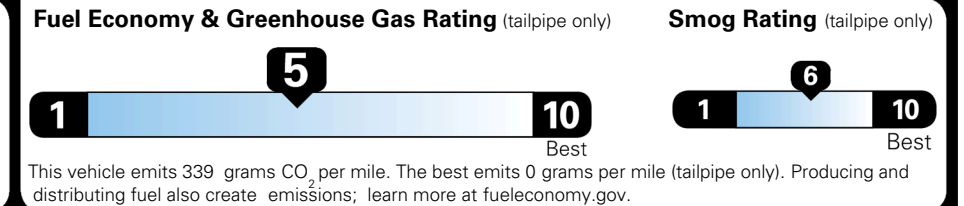

\$495.00
 \$1,300.00
 \$265.00

MSRP INCLUDING OPTIONS

\$ 37,350.00

INLAND FREIGHT AND HANDLING

\$ 1,495.00

TOTAL MANUFACTURER'S SUGGESTED RETAIL PRICE ▶

\$ 38,845.00

TOTAL ADDITIONAL WEIGHT: 10.1

EPA DOT Fuel Economy and Environment

Gasoline Vehicle

You spend **\$1,000** more in fuel costs over 5 years compared to the average new vehicle.

Annual fuel cost **\$1,900**

Actual results will vary for many reasons, including driving conditions and how you drive and maintain your vehicle. The average new vehicle gets 29 MPG and costs \$8,500 to fuel over 5 years. Cost estimates are based on 15,000 miles per year at \$ 3.30 per gallon. MPGe is miles per gasoline gallon equivalent. Vehicle emissions are a significant cause of climate change and smog.