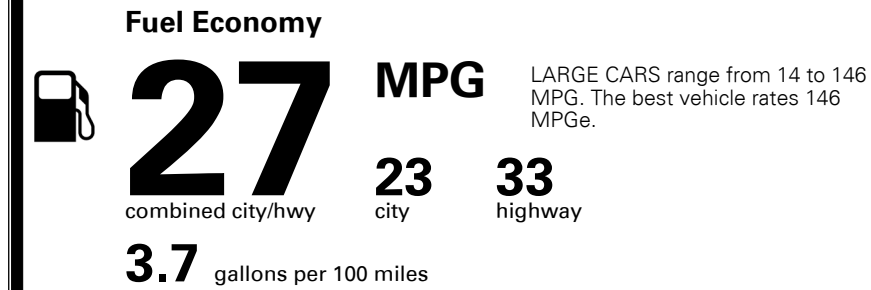

EPA DOT Fuel Economy and Environment

Gasoline Vehicle

You spend $750 more in fuel costs over 5 years compared to the average new vehicle.

Annual fuel cost
$1,850