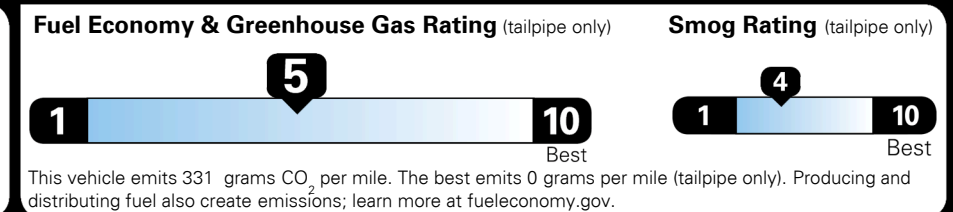

Actual results will vary for many reasons, including driving conditions and how you drive and maintain your vehicle. The average new vehicle gets 29 MPG and costs $8,500 to fuel over 5 years. Cost estimates are based on 15,000 miles per year at $ 3.30 per gallon. MPGe is miles per gasoline gallon equivalent. Vehicle emissions are a significant cause of climate change and smog.

fueleconomy.gov

Calculate personalized estimates and compare vehicles