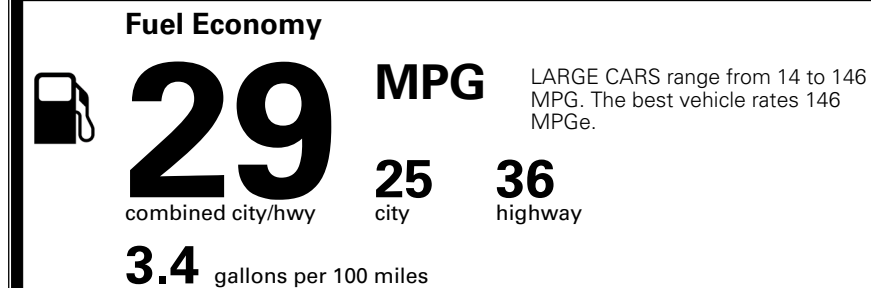

Included
Included
Included
Included
Included
Included
Included
Included
Included
Included
Included

ADDITIONAL INSTALLED EQUIPMENT:

(In addition to or in place of standard features)
Wolf Gray Paint
GT-Line Red Interior Color Package
GT-Line Premium Package
- Panoramic Sunroof w/ Power Sunshade
- LED Interior Lighting
- Bose Premium Audio w/Active Sound Design
- 18" Black Finished Alloy Wheels, Unique Design
Carpeted Floor Mats
First Aid Kit, Small

$495.00
$295.00
$2,200.00

$200.00
$45.00

MSRP INCLUDING OPTIONS

$ 31,725.00

INLAND FREIGHT AND HANDLING

$ 1,245.00

TOTAL MANUFACTURER'S SUGGESTED RETAIL PRICE ▶

$ 32,970.00

TOTAL ADDITIONAL WEIGHT: 8.1

*Additional terms and conditions apply.

**Kia Connect may be currently unavailable for some Model Year 2022 and newer vehicles sold or purchased in Massachusetts; please see owners.kia.com for more information.

NOTE: When you purchase this vehicle, Kia America, Inc. collects personal information you provide to the dealership. For information on our collection and use of personal information and your rights, please see our Privacy Policy on www.kia.com.

EPA DOT Fuel Economy and Environment

Gasoline Vehicle

You save $0
in fuel costs over 5 years compared to the average new vehicle.

Annual fuel cost $1,700