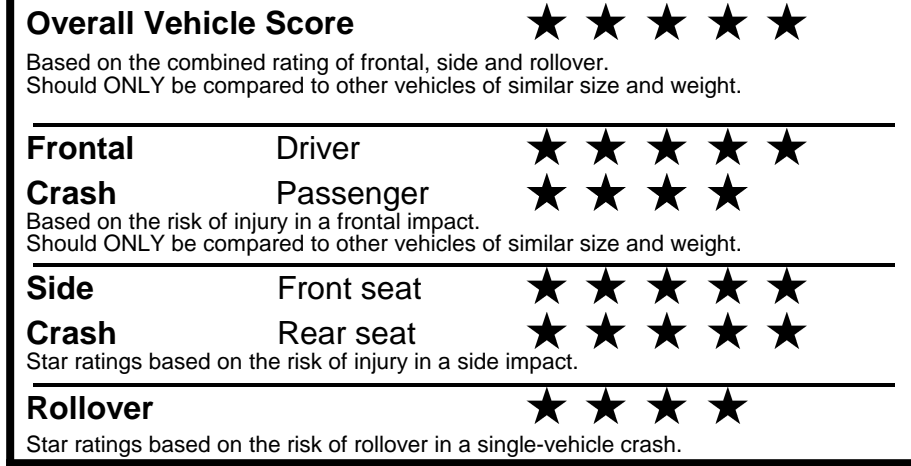

GOVERNMENT 5-STAR SAFETY RATINGS

PARTS CONTENT INFORMATION

FOR VEHICLES IN THIS CAR LINE U.S./CANADIAN PARTS CONTENT: 0 %

MAJOR SOURCES OF FOREIGN PARTS: KOREA: 90%

NOTE: PARTS CONTENT DOES NOT INCLUDE FINAL ASSEMBLY, DISTRIBUTION, OR OTHER NON-PARTS COSTS.

FOR THIS VEHICLE FINAL ASSEMBLY POINT: HWASUNG, KOREA

COUNTRY OF ORIGIN ENGINE (MOTOR): KOREA

TRANSMISSION: KOREA

Star ratings range from 1 to 5 stars (★★★★★) with 5 being the highest.
Source: National Highway Traffic Safety Administration (NHTSA).
www.safercar.gov or 1-888-327-4236

Manufacturer's suggested retail price includes Manufacturer's recommended pre-delivery service. License and title fees, state and local taxes and other dealer installed options and accessories are not included in the manufacturer's suggested retail price.