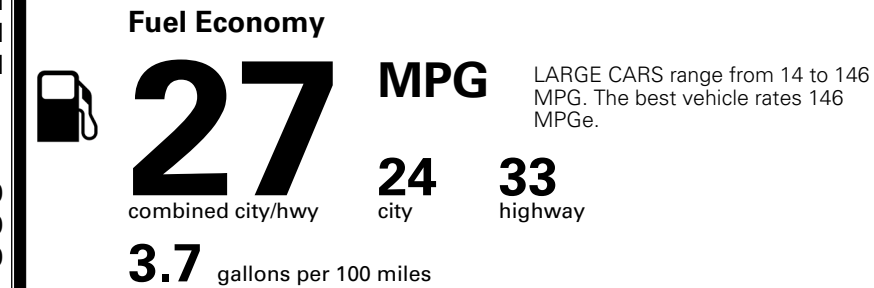

WARRANTY

10 Year/100,000 Mile Limited Powertrain Warranty
5 Year/60,000 Mile Limited Basic Warranty
5 Year/60,000 Mile Roadside Assistance

MANUFACTURER'S SUGGESTED RETAIL PRICE ▶

$ 30,090.00

COMPARE GT-LINE AWD FEATURES

Added to/in place of standard GT-Line FWD features
- All-Wheel Drive
- Heated Steering Wheel

Included
Included
Included

ADDITIONAL INSTALLED EQUIPMENT:

(In addition to or in place of standard features)

Snow White Pearl Paint
GT-Line Red Interior Color Package
GT-Line Premium Package
- Panoramic Sunroof w/ Power Sunshade
- LED Interior Lighting
- Bose Premium Audio w/Active Sound Design
- 18" Black Finished Alloy Wheels, Unique Design
Carpeted Floor Mats

$495.00
$295.00
$2,200.00

$200.00

MSRP INCLUDING OPTIONS

$ 33,280.00

INLAND FREIGHT AND HANDLING

$ 1,245.00

TOTAL MANUFACTURER'S SUGGESTED RETAIL PRICE ▶

$ 34,525.00

TOTAL ADDITIONAL WEIGHT: 7.3

*Additional terms and conditions apply.

**Kia Connect may be currently unavailable for some Model Year 2022 and newer vehicles sold or purchased in Massachusetts; please see owners.kia.com for more information.

NOTE: When you purchase this vehicle, Kia America, Inc. collects personal information you provide to the dealership. For information on our collection and use of personal information and your rights, please see our Privacy Policy on www.kia.com.

EPA DOT Fuel Economy and Environment

Gasoline Vehicle

You spend **$750** more in fuel costs over 5 years compared to the average new vehicle.

Annual fuel cost **$1,850**