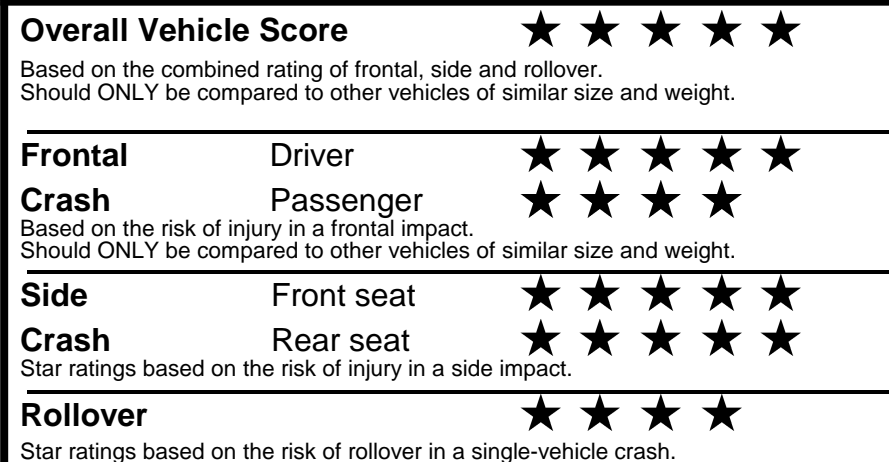

fueleconomy.gov

Calculate personalized estimates and compare vehicles

GOVERNMENT 5-STAR SAFETY RATINGS

Star ratings range from 1 to 5 stars (★★★★★) with 5 being the highest.
 Source: National Highway Traffic Safety Administration (NHTSA).
www.safercar.gov or 1-888-327-4236