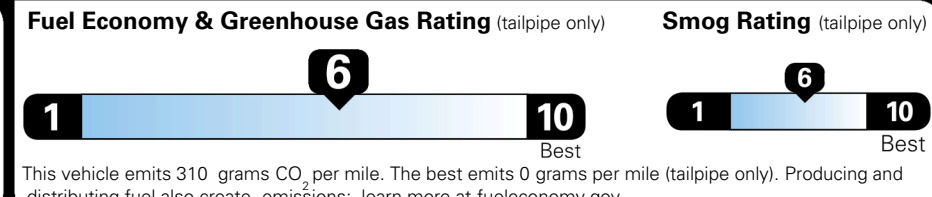

\$295.00
 \$2,200.00
 \$200.00
 \$350.00

EPA DOT Fuel Economy and Environment

Gasoline Vehicle

You save \$0
 in fuel costs over 5 years compared to the average new vehicle.

Annual fuel cost \$1,700

Actual results will vary for many reasons, including driving conditions and how you drive and maintain your vehicle. The average new vehicle gets 29 MPG and costs \$8,500 to fuel over 5 years. Cost estimates are based on 15,000 miles per year at \$ 3.30 per gallon. MPGe is miles per gasoline gallon equivalent. Vehicle emissions are a significant cause of climate change and smog.