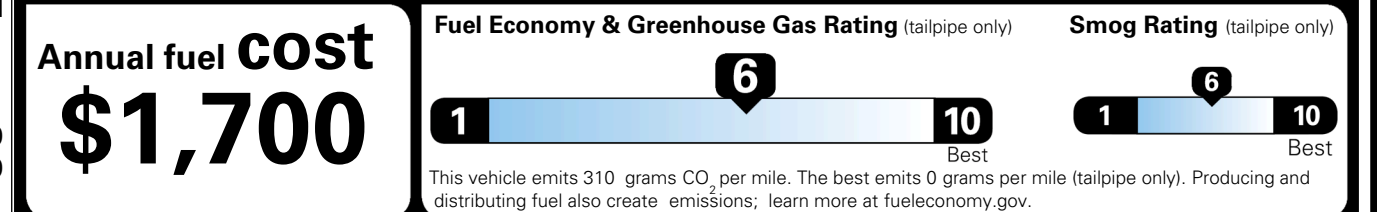

Actual results will vary for many reasons, including driving conditions and how you drive and maintain your vehicle. The average new vehicle gets 29 MPG and costs $8,500 to fuel over 5 years. Cost estimates are based on 15,000 miles per year at $ 3.30 per gallon. MPGe is miles per gasoline gallon equivalent. Vehicle emissions are a significant cause of climate change and smog.

fueleconomy.gov
Calculate personalized estimates and compare vehicles

Smartphone QR Code