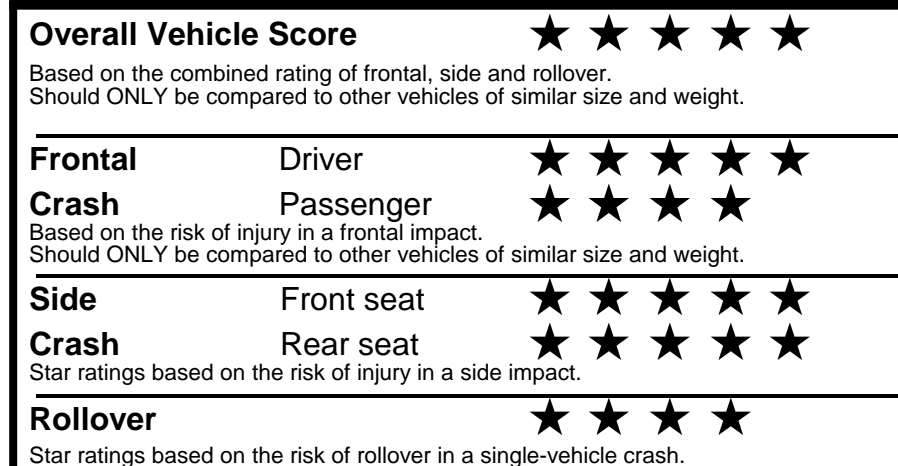

### GOVERNMENT 5-STAR SAFETY RATINGS

**PARTS CONTENT INFORMATION**

FOR VEHICLES IN THIS CAR LINE U.S./CANADIAN PARTS CONTENT: 0 %

**MAJOR SOURCES OF FOREIGN PARTS:**  
 KOREA: 90%

NOTE: PARTS CONTENT DOES NOT INCLUDE FINAL ASSEMBLY, DISTRIBUTION, OR OTHER NON-PARTS COSTS.