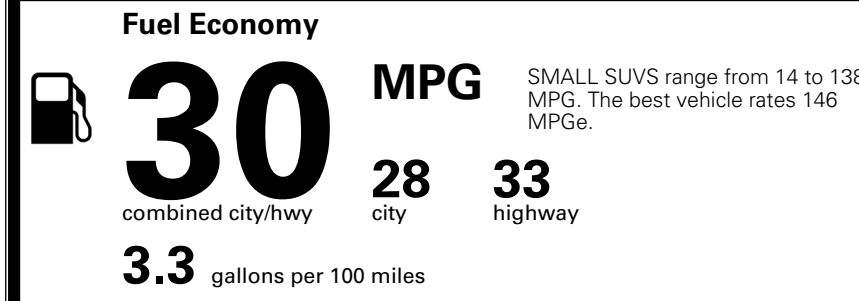

WARRANTY
10 Year/100,000 Mile Limited Powertrain Warranty
5 Year/60,000 Mile Limited Basic Warranty
5 Year/60,000 Mile Roadside Assistance

MANUFACTURER'S SUGGESTED RETAIL PRICE ▶

COMPARE EX FWD FEATURES

1. Added to/in place of standard S FWD features
2. Smart Power Liftgate
   - LED Rear Combination Lights
   - Compact Spare Tire
   - Dual-Zone Auto Climate Control w/ 5" Display
   - SynTex Seating Material
   - Heated Front Seats
   - Rear Air Vents
   - Rear Center Armrest w/ Cupholders
   - Dual Illuminated Vanity Mirrors

ADDITIONAL INSTALLED EQUIPMENT:
(In addition to or in place of standard features)
All Season Floor Liners

$ 28,390.00

- Included
- Included
- Included
- Included
- Included
- Included
- Included
- Included
- Included
- Included

$220.00

MSRP INCLUDING OPTIONS

$ 28,610.00

INLAND FREIGHT AND HANDLING

$ 1,495.00

TOTAL MANUFACTURER'S SUGGESTED RETAIL PRICE ▶

$ 30,105.00

TOTAL ADDITIONAL WEIGHT: 7.2

*Additional terms and conditions apply.
**Kia Connect may be currently unavailable for some Model Year 2022 and newer vehicles sold or purchased in Massachusetts; please see owners.kia.com for more information.
NOTE: When you purchase this vehicle, Kia America, Inc. collects personal information you provide to the dealership. For information on our collection and use of personal information and your rights, please see our Privacy Policy on www.kia.com.

EPA DOT Fuel Economy and Environment

Gasoline Vehicle

You save $250
in fuel costs over 5 years compared to the average new vehicle.

Annual fuel cost $1,550