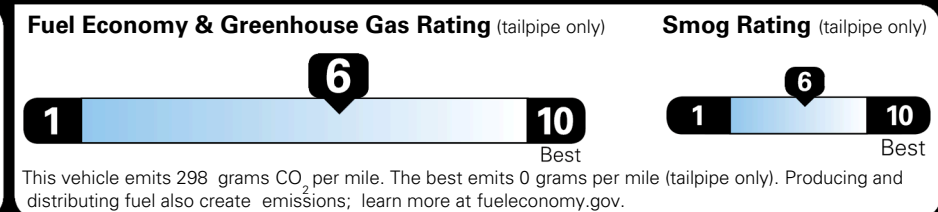

EPA DOT Fuel Economy and Environment

Gasoline Vehicle

You save \$250
 in fuel costs over 5 years compared to the average new vehicle.

Annual fuel cost \$1,550

Actual results will vary for many reasons, including driving conditions and how you drive and maintain your vehicle. The average new vehicle gets 29 MPG and costs \$8,000 to fuel over 5 years. Cost estimates are based on 15,000 miles per year at \$ 3.10 per gallon. MPGe is miles per gasoline gallon equivalent. Vehicle emissions are a significant cause of climate change and smog.