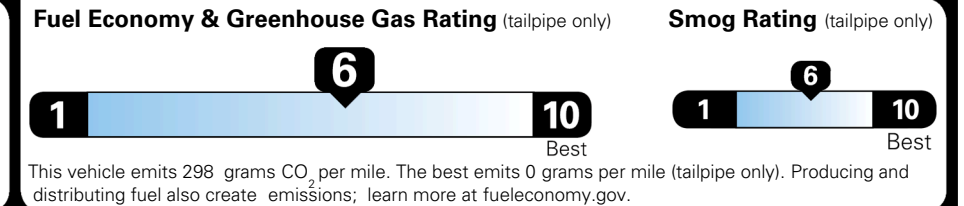

TOTAL ADDITIONAL WEIGHT: 7.2

EPA DOT Fuel Economy and Environment

Gasoline Vehicle

You save \$250
 in fuel costs over 5 years compared to the average new vehicle.

Annual fuel cost \$1,550

Actual results will vary for many reasons, including driving conditions and how you drive and maintain your vehicle. The average new vehicle gets 29 MPG and costs \$8,000 to fuel over 5 years. Cost estimates are based on 15,000 miles per year at \$ 3.10 per gallon. MPGe is miles per gasoline gallon equivalent. Vehicle emissions are a significant cause of climate change and smog.