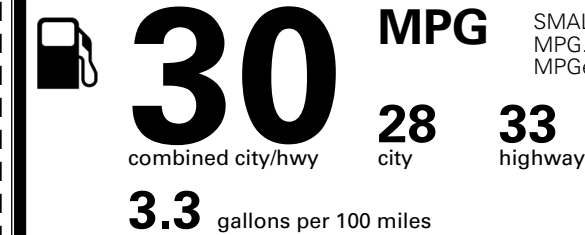

Fuel Economy

You save
$250

in fuel costs
over 5 years
compared to the
average new vehicle.

Annual fuel cost
$1,550