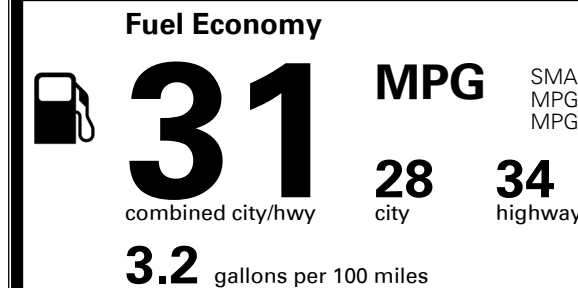

\$ 1,325.00

TOTAL MANUFACTURER'S SUGGESTED RETAIL PRICE ▶

\$ 27,115.00

TOTAL ADDITIONAL WEIGHT:

*Additional terms and conditions apply.

**Kia Connect may be currently unavailable for Model Year 2022 and newer vehicles sold or purchased in Massachusetts; please see owners.kia.com for updates on availability.

EPA DOT Fuel Economy and Environment

Gasoline Vehicle

SMALL SUVs range from 14 to 123 MPG. The best vehicle rates 140 MPGe.

You save \$1,000
 in fuel costs over 5 years compared to the average new vehicle.