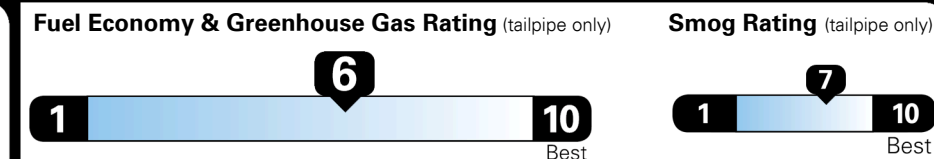

This vehicle emits 288 grams CO₂ per mile. The best emits 0 grams per mile (tailpipe only). Producing and distributing fuel also create emissions; learn more at fueleconomy.gov.

Actual results will vary for many reasons, including driving conditions and how you drive and maintain your vehicle. The average new vehicle gets 28 MPG and costs $9,750 to fuel over 5 years. Cost estimates are based on 15,000 miles per year at $ 3.60 per gallon. MPGe is miles per gasoline gallon equivalent. Vehicle emissions are a significant cause of climate change and smog.

fueleconomy.gov

Calculate personalized estimates and compare vehicles

GOVERNMENT 5-STAR SAFETY RATINGS

Overall Vehicle Score ★ ★ ★ ★ ★

Based on the combined rating of frontal, side and rollover. Should ONLY be compared to other vehicles of similar size and weight.

Frontal Driver ★ ★ ★ ★ ★

Crash Passenger ★ ★ ★ ★ ★

Based on the risk of injury in a frontal impact. Should ONLY be compared to other vehicles of similar size and weight.

Side Front seat ★ ★ ★ ★ ★

Crash Rear seat ★ ★ ★ ★ ★

Star ratings based on the risk of injury in a side impact.

Rollover ★ ★ ★ ★ ★

Star ratings based on the risk of rollover in a single-vehicle crash.

Star ratings range from 1 to 5 stars (★★★★★) with 5 being the highest.

Source: National Highway Traffic Safety Administration (NHTSA).

www.safercar.gov or 1-888-327-4236

Manufacturer's suggested retail price includes Manufacturer's recommended pre-delivery service. License and title fees, state and local taxes and other dealer installed options and accessories are not included in the manufacturer's suggested retail price.

PARTS CONTENT INFORMATION

FOR VEHICLES IN THIS CAR LINE U.S./CANADIAN PARTS CONTENT: 4 %

MAJOR SOURCES OF FOREIGN PARTS: KOREA: 85%

NOTE: PARTS CONTENT DOES NOT INCLUDE FINAL ASSEMBLY, DISTRIBUTION, OR OTHER NON-PARTS COSTS.

FOR THIS VEHICLE FINAL ASSEMBLY POINT: GWANGJU, KOREA

COUNTRY OF ORIGIN

ENGINE (MOTOR): KOREA

TRANSMISSION: KOREA