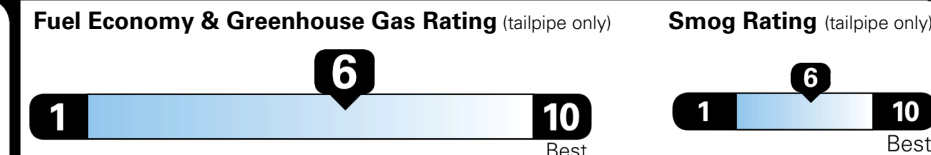

This vehicle emits 288 grams CO₂ per mile. The best emits 0 grams per mile (tailpipe only). Producing and distributing fuel also create emissions; learn more at fueleconomy.gov.

Actual results will vary for many reasons, including driving conditions and how you drive and maintain your vehicle. The average new vehicle gets 29 MPG and costs $8,500 to fuel over 5 years. Cost estimates are based on 15,000 miles per year at $ 3.30 per gallon. MPGe is miles per gasoline gallon equivalent. Vehicle emissions are a significant cause of climate change and smog.

fueleconomy.gov

Calculate personalized estimates and compare vehicles

Smartphone QR Code™

GOVERNMENT 5-STAR SAFETY RATINGS

Overall Vehicle Score ★ ★ ★ ★ ★

Based on the combined rating of frontal, side and rollover. Should ONLY be compared to other vehicles of similar size and weight.

Frontal Driver ★ ★ ★ ★ ★

Crash Passenger ★ ★ ★ ★ ★

Based on the risk of injury in a frontal impact. Should ONLY be compared to other vehicles of similar size and weight.

Side Front seat ★ ★ ★ ★ ★

Crash Rear seat ★ ★ ★ ★ ★

Star ratings based on the risk of injury in a side impact.

Rollover ★ ★ ★ ★ ★

Star ratings based on the risk of rollover in a single-vehicle crash.

Star ratings range from 1 to 5 stars (★★★★★) with 5 being the highest.

Source: National Highway Traffic Safety Administration (NHTSA).

www.safercar.gov or 1-888-327-4236

Manufacturer's suggested retail price includes Manufacturer's recommended pre-delivery service. License and title fees, state and local taxes and other dealer installed options and accessories are not included in the manufacturer's suggested retail price.

PARTS CONTENT INFORMATION

FOR VEHICLES IN THIS CAR LINE U.S./CANADIAN PARTS CONTENT: 3 %

MAJOR SOURCES OF FOREIGN PARTS: KOREA: 90%

NOTE: PARTS CONTENT DOES NOT INCLUDE FINAL ASSEMBLY, DISTRIBUTION, OR OTHER NON-PARTS COSTS.

FOR THIS VEHICLE FINAL ASSEMBLY POINT: GWANGJU, KOREA

COUNTRY OF ORIGIN

ENGINE (MOTOR): KOREA

TRANSMISSION: KOREA

*Additional terms and conditions apply.

**Kia Connect may be currently unavailable for some Model Year 2022 and newer vehicles sold or purchased in Massachusetts; please see owners.kia.com for more information.

NOTE: When you purchase this vehicle, Kia America, Inc. collects personal information you provide to the dealership. For information on our collection and use of personal information and your rights, please see our Privacy Policy on www.kia.com.