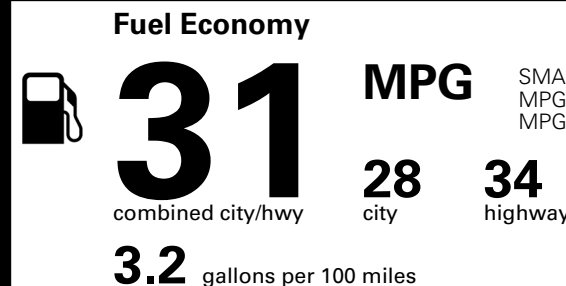

\$200.00
 \$375.00
 \$45.00

EPA DOT Fuel Economy and Environment

Gasoline Vehicle

SMALL SUVs range from 14 to 125 MPG. The best vehicle rates 146 MPGe.

You save \$500
 in fuel costs over 5 years compared to the average new vehicle.