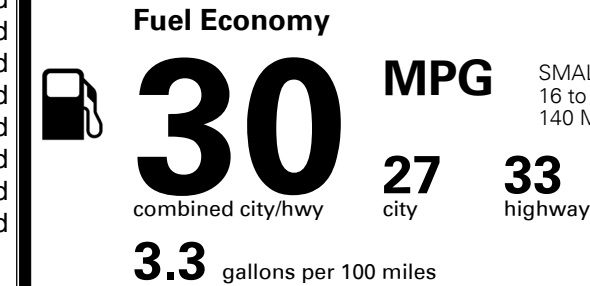

EPA DOT Fuel Economy and Environment

Gasoline Vehicle

SMALL STATION WAGONS range from 16 to 103 MPG. The best vehicle rates 140 MPGe.

You save \$750
 in fuel costs over 5 years compared to the average new vehicle.