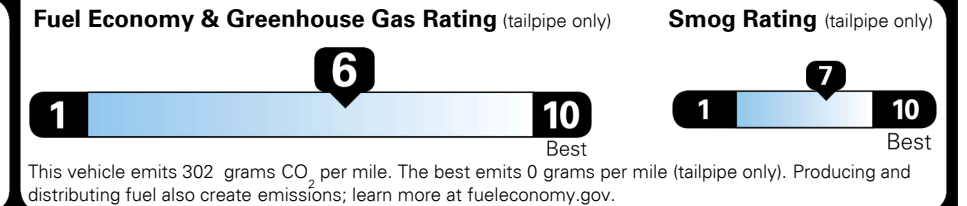

Actual results will vary for many reasons, including driving conditions and how you drive and maintain your vehicle. The average new vehicle gets 28 MPG and costs $9,750 to fuel over 5 years. Cost estimates are based on 15,000 miles per year at $ 3.60 per gallon. MPGe is miles per gasoline gallon equivalent. Vehicle emissions are a significant cause of climate change and smog.

fueleconomy.gov

Calculate personalized estimates and compare vehicles

GOVERNMENT 5-STAR SAFETY RATINGS

Overall Vehicle Score ★ ★ ★ ★
Based on the combined rating of frontal, side and rollover.
Should ONLY be compared to other vehicles of similar size and weight.

Frontal Crash Driver ★ ★ ★ ★ ★
Passenger ★ ★ ★ ★
Based on the risk of injury in a frontal impact.
Should ONLY be compared to other vehicles of similar size and weight.

Side Crash Front seat ★ ★ ★ ★ ★
Rear seat ★ ★ ★ ★ ★
Star ratings based on the risk of injury in a side impact.

Rollover ★ ★ ★ ★
Star ratings based on the risk of rollover in a single-vehicle crash.

Star ratings range from 1 to 5 stars (★★★★★) with 5 being the highest.
Source: National Highway Traffic Safety Administration (NHTSA).
www.safercar.gov or 1-888-327-4236

Manufacturer's suggested retail price includes Manufacturer's recommended pre-delivery service. License and title fees, state and local taxes and other dealer installed options and accessories are not included in the manufacturer's suggested retail price.

PARTS CONTENT INFORMATION

FOR VEHICLES IN THIS CAR LINE U.S./CANADIAN PARTS CONTENT: 1 %

MAJOR SOURCES OF FOREIGN PARTS: KOREA: 85%

NOTE: PARTS CONTENT DOES NOT INCLUDE FINAL ASSEMBLY, DISTRIBUTION, OR OTHER NON-PARTS COSTS.

FOR THIS VEHICLE FINAL ASSEMBLY POINT: GWANGJU, KOREA

COUNTRY OF ORIGIN ENGINE (MOTOR):

KOREA

TRANSMISSION:

KOREA