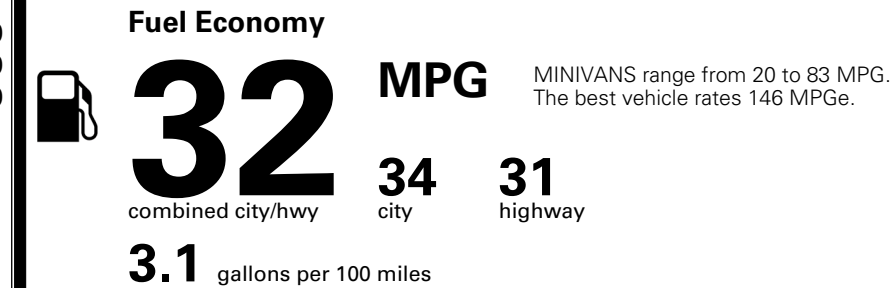

\$ 41,995.00

INLAND FREIGHT AND HANDLING

\$ 1,545.00

TOTAL MANUFACTURER'S SUGGESTED RETAIL PRICE ▶

\$ 43,540.00

*Additional terms and conditions apply.

**Kia Connect may be currently unavailable for some Model Year 2022 and newer vehicles sold or purchased in Massachusetts; please see owners.kia.com for more information.

TOTAL ADDITIONAL WEIGHT: 15.0

EPA DOT Fuel Economy and Environment

Gasoline Vehicle

You save \$750
 in fuel costs over 5 years compared to the average new vehicle.

Annual fuel cost
\$1,550

Actual results will vary for many reasons, including driving conditions and how you drive and maintain your vehicle. The average new vehicle gets 29 MPG and costs \$8,500 to fuel over 5 years. Cost estimates are based on 15,000 miles per year at \$ 3.30 per gallon. MPGe is miles per gasoline gallon equivalent. Vehicle emissions are a significant cause of climate change and smog.