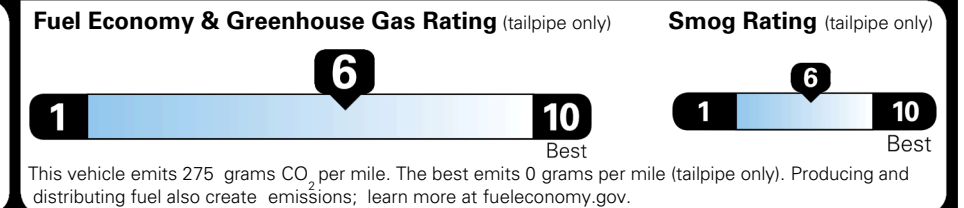

TOTAL ADDITIONAL WEIGHT: 15.0

EPA DOT Fuel Economy and Environment

Gasoline Vehicle

You save \$750
 in fuel costs over 5 years compared to the average new vehicle.

Annual fuel cost
\$1,550

Actual results will vary for many reasons, including driving conditions and how you drive and maintain your vehicle. The average new vehicle gets 29 MPG and costs \$8,500 to fuel over 5 years. Cost estimates are based on 15,000 miles per year at \$ 3.30 per gallon. MPGe is miles per gasoline gallon equivalent. Vehicle emissions are a significant cause of climate change and smog.