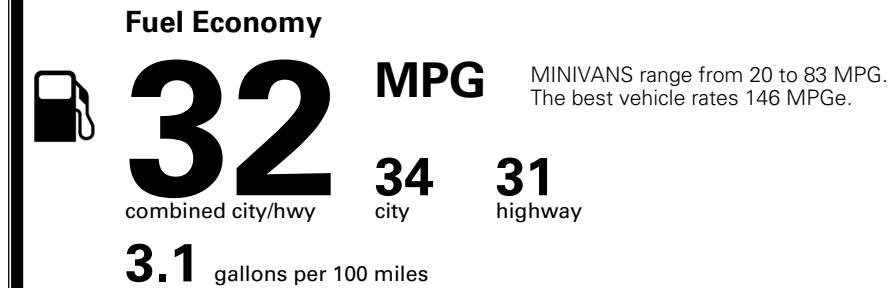

INLAND FREIGHT AND HANDLING \$ 1,545.00

TOTAL MANUFACTURER'S SUGGESTED RETAIL PRICE ▶ \$ 43,540.00

TOTAL ADDITIONAL WEIGHT: 15.0

*Additional terms and conditions apply.
 **Kia Connect may be currently unavailable for some Model Year 2022 and newer vehicles sold or purchased in Massachusetts; please see owners.kia.com for more information.
 NOTE: When you purchase this vehicle, Kia America, Inc. collects personal information you provide to the dealership. For information on our collection and use of personal information and your rights, please see our Privacy Policy on www.kia.com.

EPA DOT Fuel Economy and Environment

Gasoline Vehicle

You save \$750
 in fuel costs over 5 years compared to the average new vehicle.

Annual fuel cost \$1,550

Actual results will vary for many reasons, including driving conditions and how you drive and maintain your vehicle. The average new vehicle gets 29 MPG and costs \$8,500 to fuel over 5 years. Cost estimates are based on 15,000 miles per year at \$ 3.30 per gallon. MPGe is miles per gasoline gallon equivalent. Vehicle emissions are a significant cause of climate change and smog.