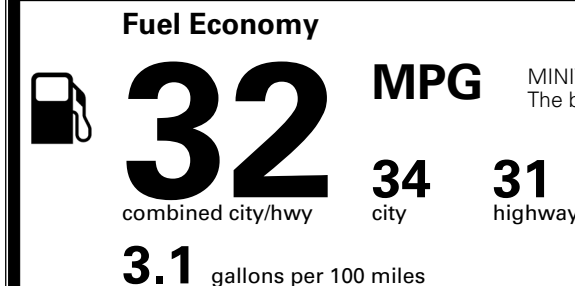

\$495.00
 \$315.00
 \$65.00
 \$400.00
 \$45.00

MSRP INCLUDING OPTIONS

\$ 44,910.00

INLAND FREIGHT AND HANDLING

\$ 1,545.00

TOTAL MANUFACTURER'S SUGGESTED RETAIL PRICE ▶

\$ 46,455.00

TOTAL ADDITIONAL WEIGHT: 12.8

EPA DOT Fuel Economy and Environment

Gasoline Vehicle

MINIVANS range from 20 to 83 MPG. The best vehicle rates 146 MPGe.

You save \$750
 in fuel costs over 5 years compared to the average new vehicle.

Annual fuel cost
\$1,550