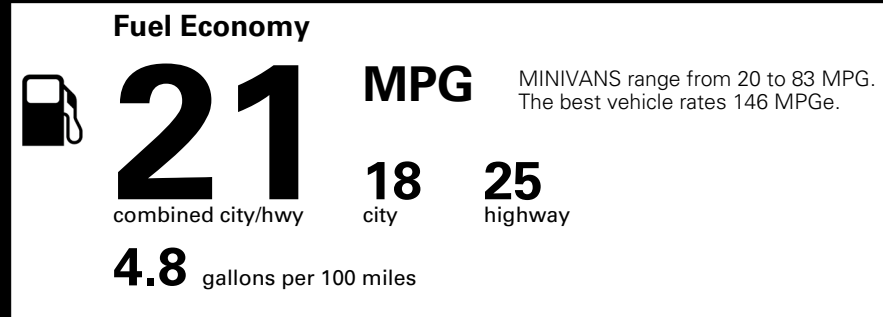

MSRP INCLUDING OPTIONS \$ 48,250.00

INLAND FREIGHT AND HANDLING \$ 1,545.00

TOTAL MANUFACTURER'S SUGGESTED RETAIL PRICE ▶ \$ 49,795.00

TOTAL ADDITIONAL WEIGHT: 12.3

EPA DOT Fuel Economy and Environment

Gasoline Vehicle