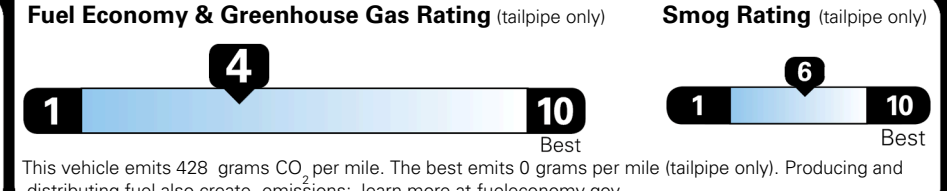

Actual results will vary for many reasons, including driving conditions and how you drive and maintain your vehicle. The average new vehicle gets 29 MPG and costs $8,500 to fuel over 5 years. Cost estimates are based on 15,000 miles per year at $ 3.30 per gallon. MPGe is miles per gasoline gallon equivalent. Vehicle emissions are a significant cause of climate change and smog.

fueleconomy.gov
Calculate personalized estimates and compare vehicles

GOVERNMENT 5-STAR SAFETY RATINGS

Overall Vehicle Score	Not Rated
Based on the combined rating of frontal, side and rollover. Should ONLY be compared to other vehicles of similar size and weight.	
Frontal	Driver ★ ★ ★ ★ ★
Crash	Passenger ★ ★ ★ ★
Based on the risk of injury in a frontal impact. Should ONLY be compared to other vehicles of similar size and weight.	
Side	Front seat Not Rated
Crash	Rear seat Not Rated
Star ratings based on the risk of injury in a side impact.	
Rollover	★ ★ ★ ★
Star ratings based on the risk of rollover in a single-vehicle crash.	

Star ratings range from 1 to 5 stars (★★★★★) with 5 being the highest.
Source: National Highway Traffic Safety Administration (NHTSA).
www.safercar.gov or 1-888-327-4236

Manufacturer's suggested retail price includes Manufacturer's recommended pre-delivery service. License and title fees, state and local taxes and other dealer installed options and accessories are not included in the manufacturer's suggested retail price.

PARTS CONTENT INFORMATION

FOR VEHICLES IN THIS CAR LINE U.S./CANADIAN PARTS CONTENT: 2 %

MAJOR SOURCES OF FOREIGN PARTS: KOREA: 95%

NOTE: PARTS CONTENT DOES NOT INCLUDE FINAL ASSEMBLY, DISTRIBUTION, OR OTHER NON-PARTS COSTS.

FOR THIS VEHICLE FINAL ASSEMBLY POINT: GWANGMYEONG, KOREA

COUNTRY OF ORIGIN ENGINE (MOTOR): KOREA
TRANSMISSION: KOREA

*Additional terms and conditions apply.
**Kia Connect may be currently unavailable for some Model Year 2022 and newer vehicles sold or purchased in Massachusetts; please see owners.kia.com for more information.
NOTE: When you purchase this vehicle, Kia America, Inc. collects personal information you provide to the dealership. For information on our collection and use of personal information and your rights, please see our Privacy Policy on www.kia.com.