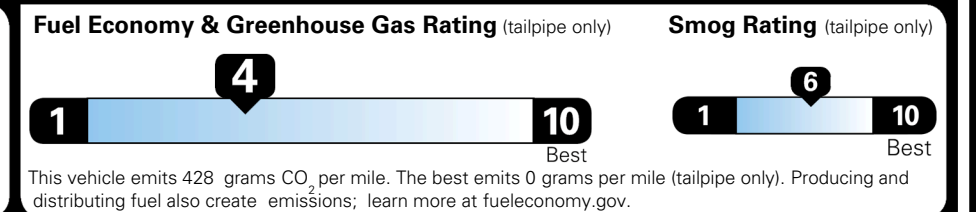

Actual results will vary for many reasons, including driving conditions and how you drive and maintain your vehicle. The average new vehicle gets 29 MPG and costs $8,500 to fuel over 5 years. Cost estimates are based on 15,000 miles per year at $ 3.30 per gallon. MPGe is miles per gasoline gallon equivalent. Vehicle emissions are a significant cause of climate change and smog.

fueleconomy.gov

Calculate personalized estimates and compare vehicles

GOVERNMENT 5-STAR SAFETY RATINGS

Overall Vehicle Score	Not Rated
Based on the combined rating of frontal, side and rollover. Should ONLY be compared to other vehicles of similar size and weight.	
Frontal	Driver
Crash	Passenger
Based on the risk of injury in a frontal impact. Should ONLY be compared to other vehicles of similar size and weight.	
Side	Front seat
Crash	Rear seat
Star ratings based on the risk of injury in a side impact.	
Rollover	
Star ratings based on the risk of rollover in a single-vehicle crash.	

Star ratings range from 1 to 5 stars (★★★★★) with 5 being the highest.
Source: National Highway Traffic Safety Administration (NHTSA).
www.safercar.gov or 1-888-327-4236

Manufacturer's suggested retail price includes Manufacturer's recommended pre-delivery service. License and title fees, state and local taxes and other dealer installed options and accessories are not included in the manufacturer's suggested retail price.

PARTS CONTENT INFORMATION

FOR VEHICLES IN THIS CAR LINE U.S./CANADIAN PARTS CONTENT: 2 %
MAJOR SOURCES OF FOREIGN PARTS: KOREA: 95%

NOTE: PARTS CONTENT DOES NOT INCLUDE FINAL ASSEMBLY, DISTRIBUTION, OR OTHER NON-PARTS COSTS.

FOR THIS VEHICLE FINAL ASSEMBLY POINT: GWANGMYEONG, KOREA

COUNTRY OF ORIGIN
ENGINE (MOTOR): KOREA
TRANSMISSION: KOREA