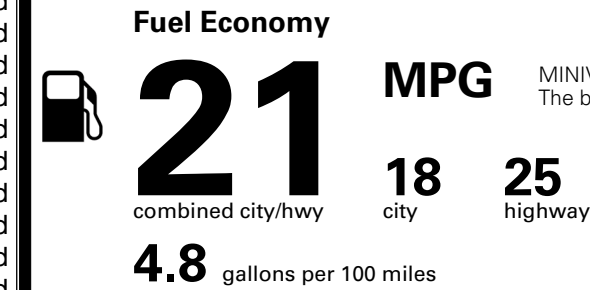

TOTAL MANUFACTURER'S SUGGESTED RETAIL PRICE ▶

\$ 53,860.00

TOTAL ADDITIONAL WEIGHT: 16.7

*Additional terms and conditions apply.
 **Kia Connect may be currently unavailable for some Model Year 2022 and newer vehicles sold or purchased in Massachusetts; please see owners.kia.com for more information.
 NOTE: When you purchase this vehicle, Kia America, Inc. collects personal information you provide to the dealership. For information on our collection and use of personal information and your rights, please see our Privacy Policy on www.kia.com.

EPA DOT Fuel Economy and Environment

MINIVANS range from 20 to 83 MPG. The best vehicle rates 146 MPGe.

Gasoline Vehicle

You spend
\$3,250
 more in fuel costs over 5 years compared to the average new vehicle.