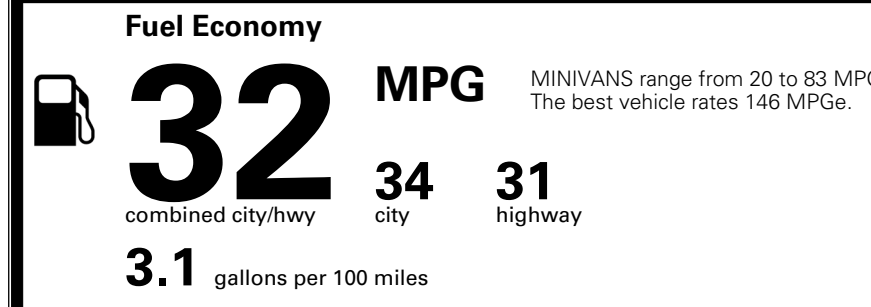

\$495.00
 Included

 \$315.00
 \$45.00

MSRP INCLUDING OPTIONS

\$ 54,345.00

INLAND FREIGHT AND HANDLING

\$ 1,545.00

TOTAL MANUFACTURER'S SUGGESTED RETAIL PRICE ▶

\$ 55,890.00

TOTAL ADDITIONAL WEIGHT: 10.9

EPA DOT Fuel Economy and Environment

Gasoline Vehicle

You save \$750
 in fuel costs over 5 years compared to the average new vehicle.

Annual fuel cost \$1,550

Actual results will vary for many reasons, including driving conditions and how you drive and maintain your vehicle. The average new vehicle gets 29 MPG and costs \$8,500 to fuel over 5 years. Cost estimates are based on 15,000 miles per year at \$ 3.30 per gallon. MPGe is miles per gasoline gallon equivalent. Vehicle emissions are a significant cause of climate change and smog.