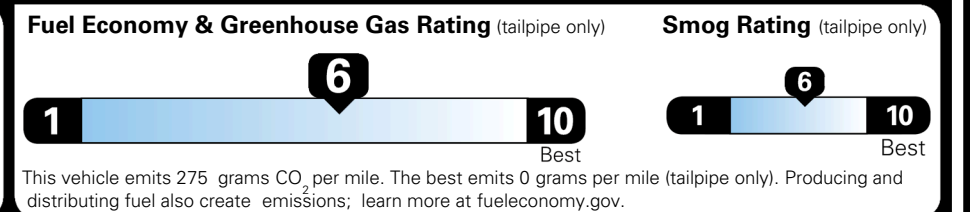

TOTAL ADDITIONAL WEIGHT: 10.9

EPA DOT Fuel Economy and Environment

Gasoline Vehicle

You save \$750
 in fuel costs over 5 years compared to the average new vehicle.

Annual fuel cost \$1,550

Actual results will vary for many reasons, including driving conditions and how you drive and maintain your vehicle. The average new vehicle gets 29 MPG and costs \$8,500 to fuel over 5 years. Cost estimates are based on 15,000 miles per year at \$ 3.30 per gallon. MPGe is miles per gasoline gallon equivalent. Vehicle emissions are a significant cause of climate change and smog.