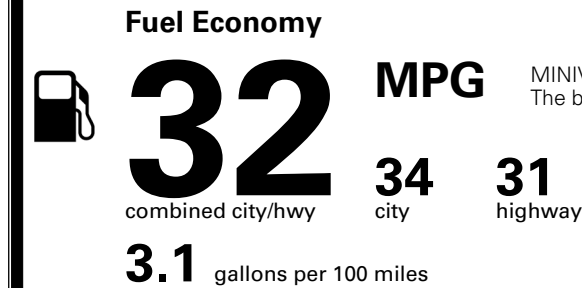

## EPA DOT Fuel Economy and Environment

Gasoline Vehicle

MINIVANS range from 20 to 83 MPG.  
 The best vehicle rates 146 MPGe.

**You save**  
**\$750**  
 in fuel costs  
 over 5 years  
 compared to the  
 average new vehicle.