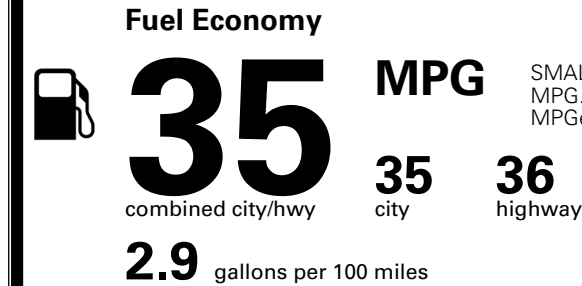

TOTAL ADDITIONAL WEIGHT: 15.8

EPA DOT Fuel Economy and Environment

Gasoline Vehicle

SMALL SUVs range from 14 to 138 MPG. The best vehicle rates 146 MPGe.

You save \$1,500
 in fuel costs over 5 years compared to the average new vehicle.