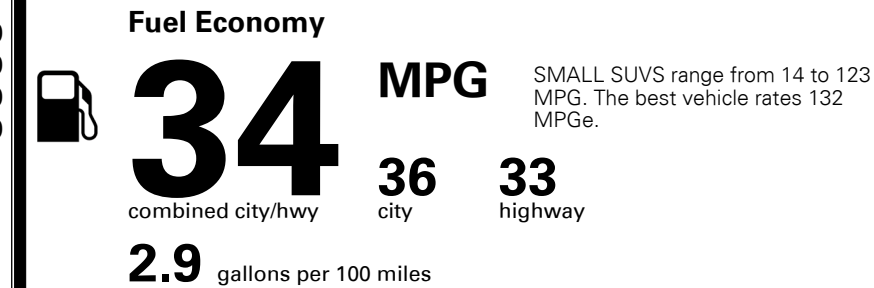

EXTERIOR

19" Machine Finished Alloy Wheels
Smart Power Liftgate
LED Reflector Headlights w/ Auto-On/Off
LED Positioning Lights & LED Fog Lights
Power Adj. Heated Outside Mirrors w/LED Turn Signals
Roof Rails & Compact Spare Tire

WARRANTY

10 Year/100,000 Mile Limited Powertrain Warranty
10 Year/100,000 Mile Limited Battery Warranty
5 Year/60,000 Mile Limited Basic Warranty
5 Year/60,000 Mile Roadside Assistance

MANUFACTURER'S SUGGESTED RETAIL PRICE ▶

$ 38,990.00

ADDITIONAL INSTALLED EQUIPMENT:
(In addition to or in place of standard features)
Carpeted Floor Mats $225.00
Auto-Dimming Mirror w/Homelink $350.00
Mud Guards $125.00
Wheel Locks $65.00

MSRP INCLUDING OPTIONS

$ 39,755.00

INLAND FREIGHT AND HANDLING

$ 1,325.00

TOTAL MANUFACTURER'S SUGGESTED RETAIL PRICE ▶

$ 41,080.00

TOTAL ADDITIONAL WEIGHT: 9.5

*Additional terms and conditions apply.

**Kia Connect may be currently unavailable for Model Year 2022 and newer vehicles sold or purchased in Massachusetts; please see owners.kia.com for updates on availability.

NOTE: When you purchase this vehicle, Kia America, Inc. collects personal information you provide to the dealership. For information on our collection and use of personal information and your rights, please see our Privacy Policy on www.kia.com.

EPA DOT Fuel Economy and Environment

Gasoline Vehicle

You save $1,500
in fuel costs over 5 years compared to the average new vehicle.

Annual fuel cost
$1,300