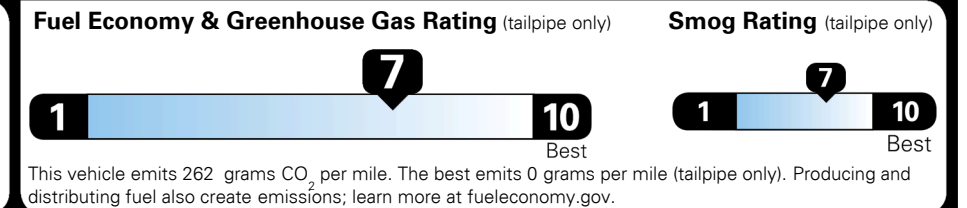

EPA DOT Fuel Economy and Environment

Gasoline Vehicle

You save \$1,500
 in fuel costs over 5 years compared to the average new vehicle.

Annual fuel cost
\$1,300

Actual results will vary for many reasons, including driving conditions and how you drive and maintain your vehicle. The average new vehicle gets 28 MPG and costs \$8,000 to fuel over 5 years. Cost estimates are based on 15,000 miles per year at \$ 2.95 per gallon. MPGe is miles per gasoline gallon equivalent. Vehicle emissions are a significant cause of climate change and smog.